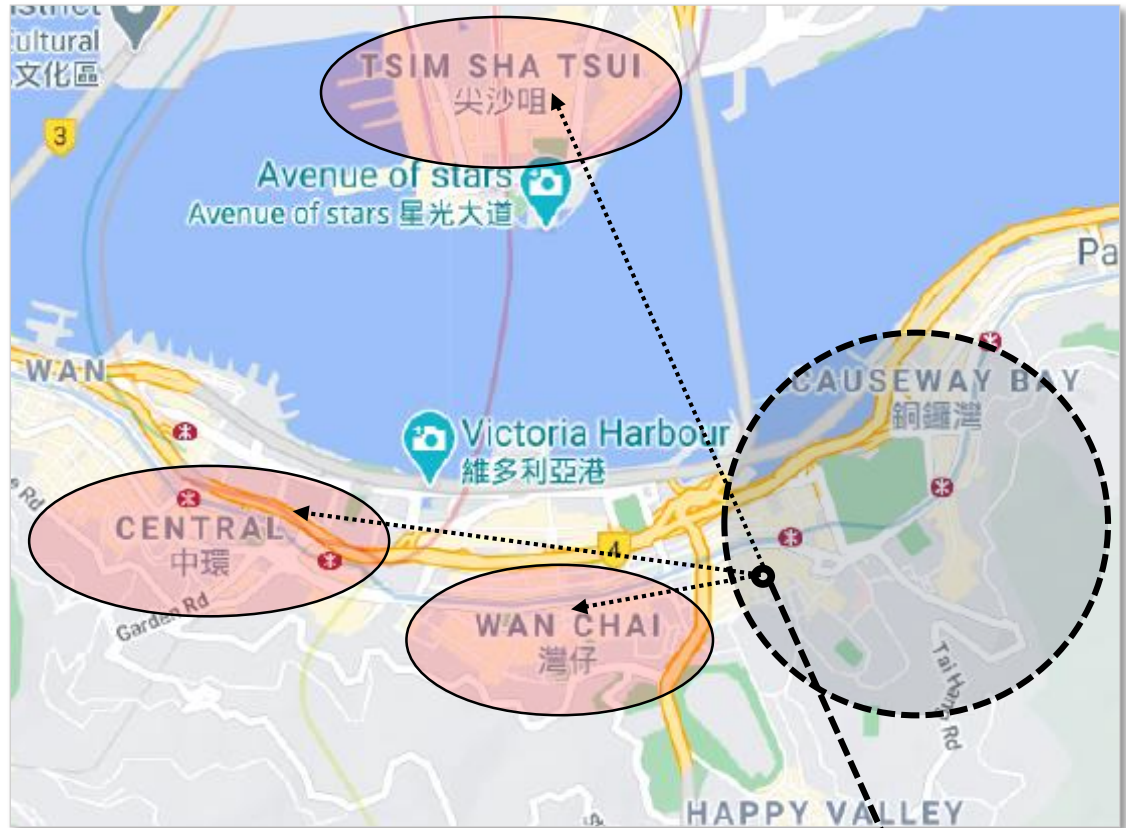

Our Prime Location

- **Close proximity to public transport**
- **Centrally located in Causeway, a prime commercial/retail district**
- **Reputable office and retail tenants**

Our Prime Location

- Close proximity to public transport
- Centrally located in Causeway, a prime commercial/retail district
- Reputable office and retail tenants

Our Prime Location

- 4 km and 10-20 minutes to Central by car
- 1.5km and 5-10 minutes by car to Wan Chai/Admiralty
- 6km and 20-30 minutes to Tsim Sha Tsui

Our location:
Leighton Centre in
Causeway Bay